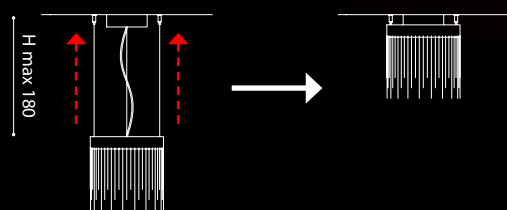

CEILING/ PLAFONIERE

[En] > All suspensions: The length of the wires can be reduce to zero transforming the lamp version from suspension to ceiling. Codes and prices remain unchanged.

[It] > Tutte le sospensioni: La lunghezza dei cavi può essere ridotta a zero trasformando in questo modo la sospensione in plafoniere. Codici e prezzi rimangono invariati.