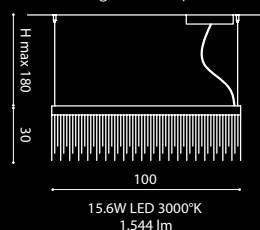

[En] > Custom sizes on demand. Contact for a quotation.

[It] > Misure personalizzabile su richiesta. Contattare per quotazione.

ECLISSE LIN 100
ECLSOLIN100
bronze/ bronzo
ECLSOLIN100NE
black/ nero
ECLSOLIN1000
brushed gold/ oro spazzolato

ECLISSE LIN 150

ECLISSE LIN 150
ECLSOLIN150
bronze/ bronzo
ECLSOLIN150NE
black/ nero
ECLSOLIN1500
brushed gold/ oro spazzolato