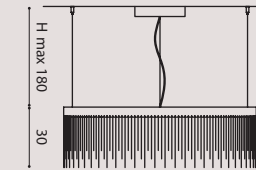

ECLSO1000

brushed gold/ oro spazzolato

46W LED 3000°K
4.540 lm

ECLISSE SO Ø150

ECLSO150

bronze/ bronzo

ECLSO150NE

black/ nero