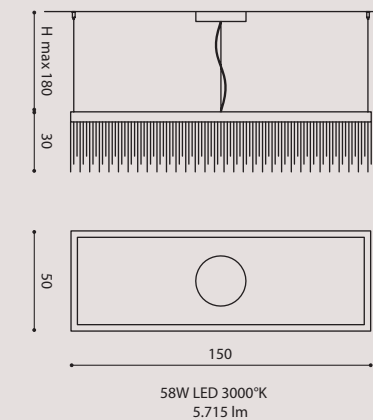

ECLISSE SO RE 150x50
ECLSCORE150
bronze/ bronzo
ECLSCORE150NE
black/ nero
ECLSCORE1500
brushed gold/ oro spazzolato