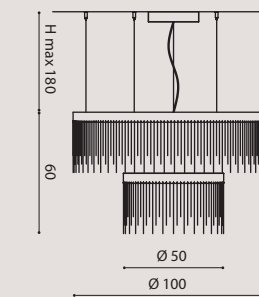

ECLSO100CO

brushed gold/ oro spazzolato

67W LED 3000°K
6.625 lm

ECLISSE COMPO Ø150

ECLSO150C

bronze/ bronzo

ECLSO150CNE

black/ nero